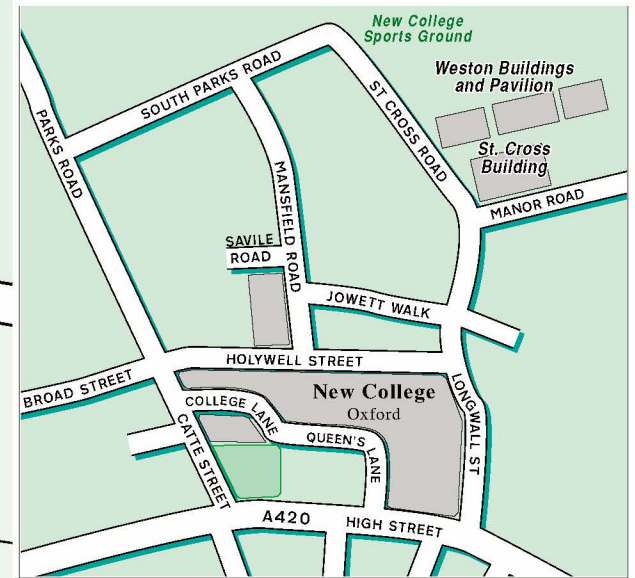

New College

Oxford OX1 3BN

Tel: 01865 279555 Fax: 01865 279486

**MAIN
ENTRANCE**

New College Oxford: Surrounding Area

Key: New College Oxford OX1 3BN

- | | |
|--|--------------------------------|
| A Porters' Lodge | F McGregor-Mathews Room |
| B Conference Office | G J.C.R. |
| C Lecture Room 4 (Noel Salter Room) | H Founder's Library |
| D Lecture Room 6 | S Sun Dial |
| E Conduit Room | |