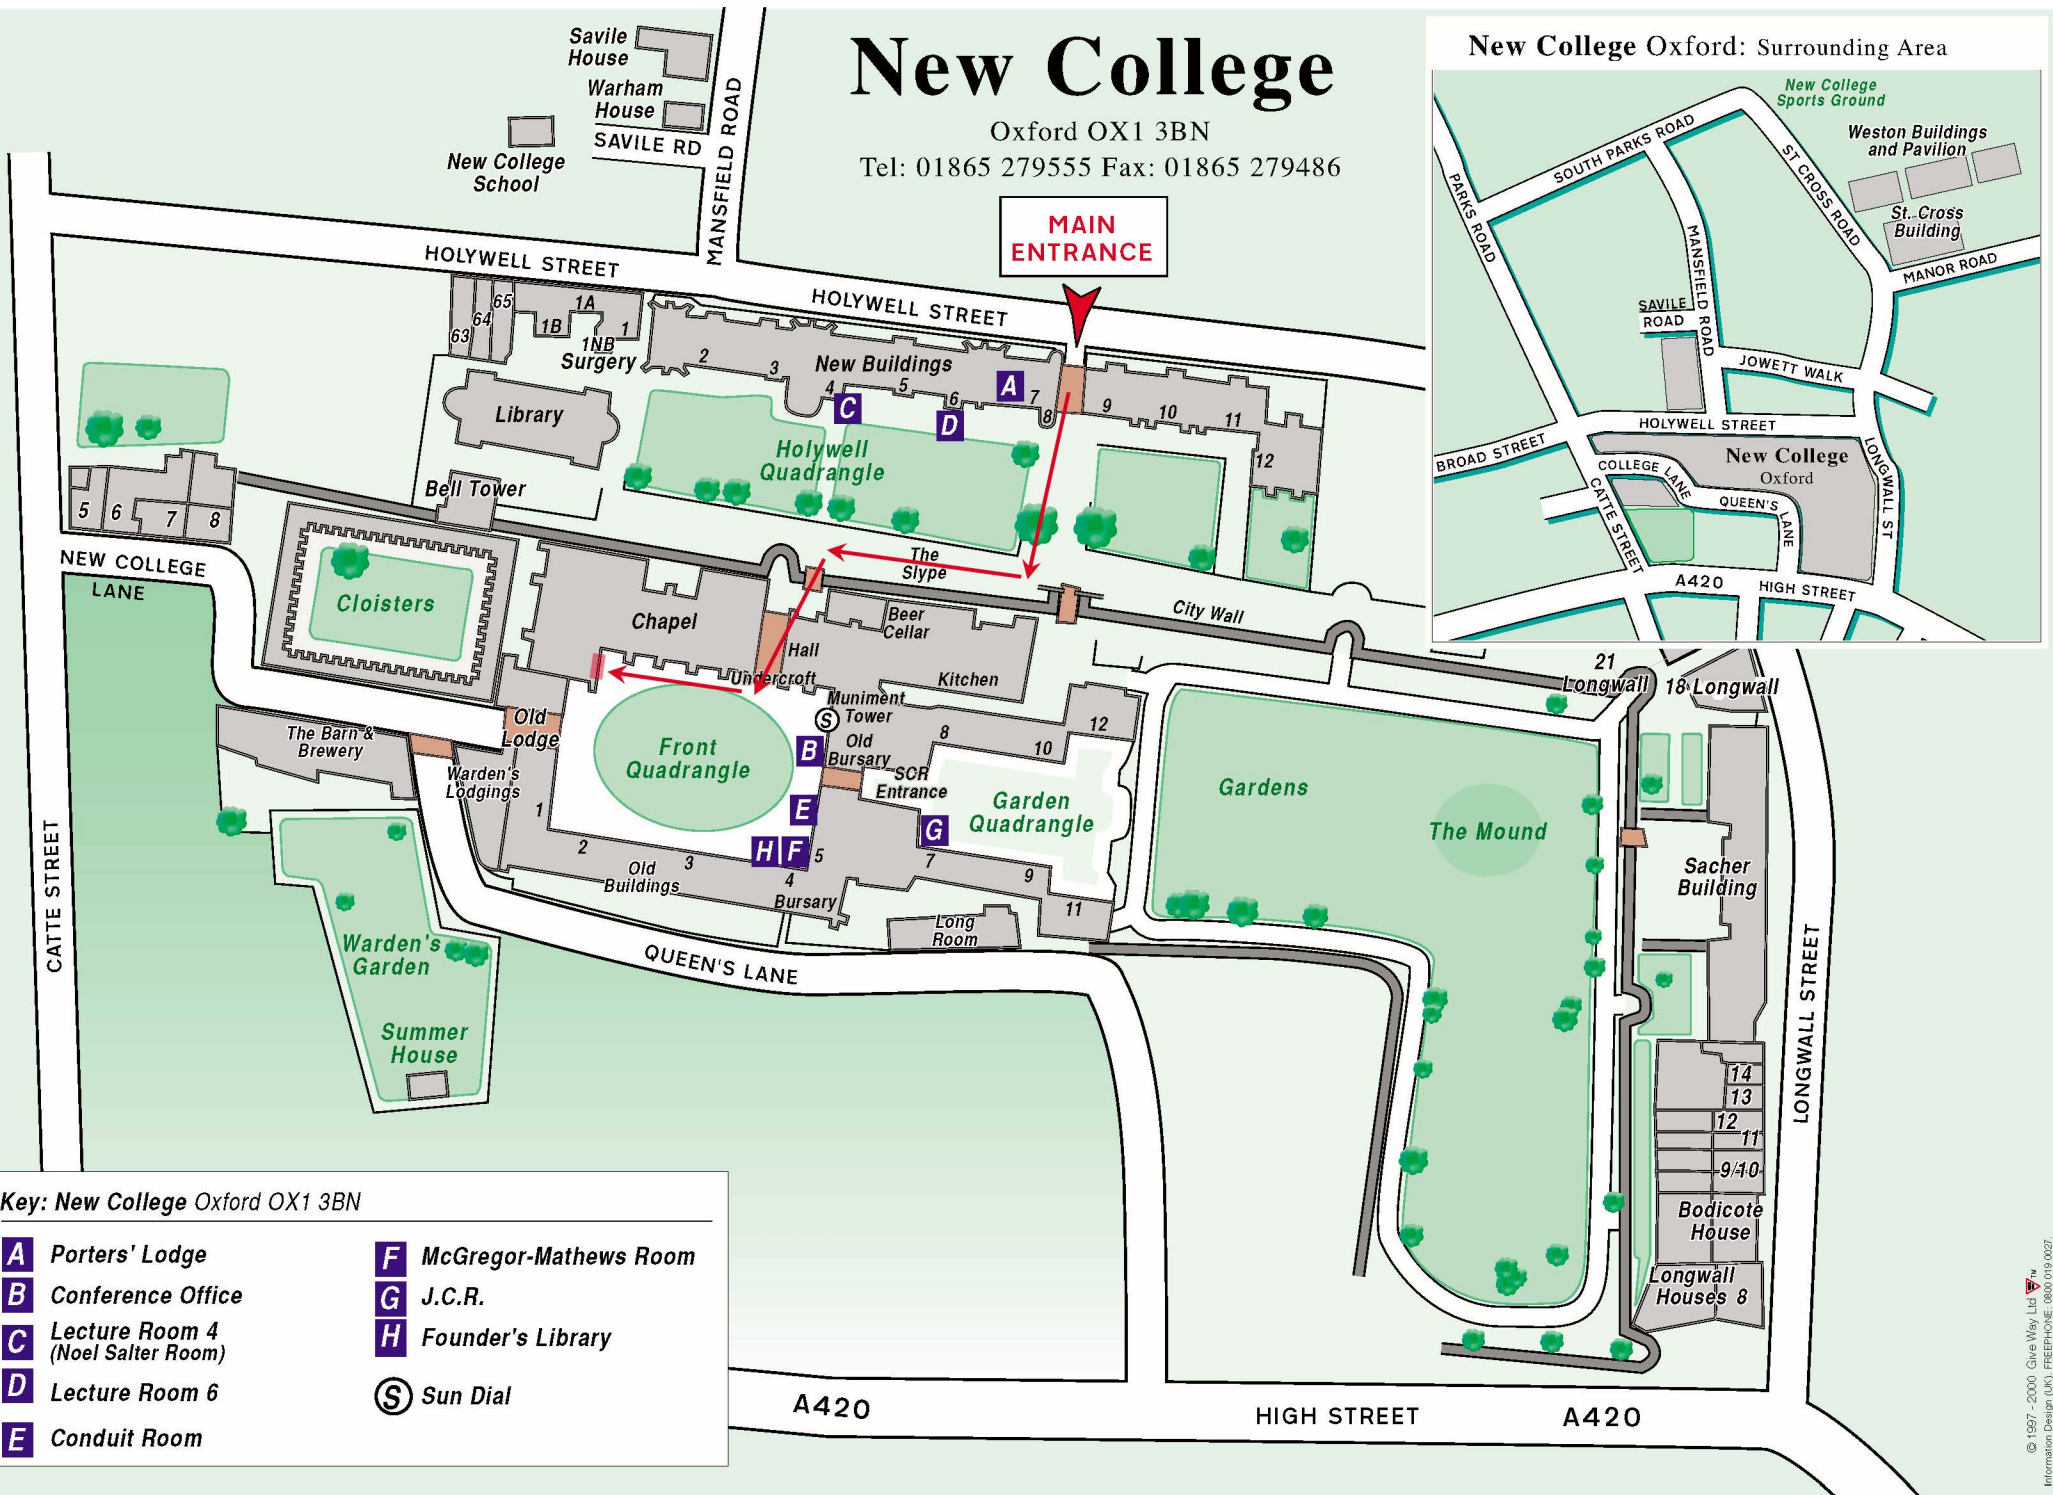

New College

Oxford OX1 3BN

Tel: 01865 279555 Fax: 01865 279486

**MAIN
ENTRANCE**

New College Oxford: Surrounding Area

Key: New College Oxford OX1 3BN

- | | |
|--|--------------------------------|
| A Porters' Lodge | F McGregor-Mathews Room |
| B Conference Office | G J.C.R. |
| C Lecture Room 4 (Noel Salter Room) | H Founder's Library |
| D Lecture Room 6 | S Sun Dial |
| E Conduit Room | |