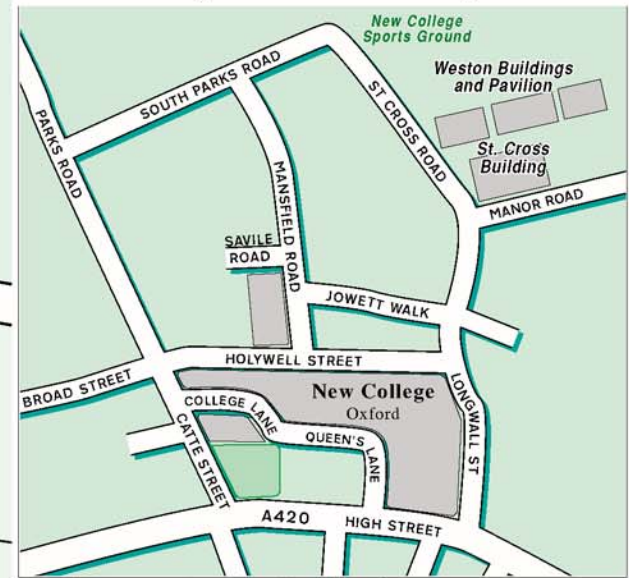

New College

Oxford OX1 3BN
Tel: 01865 279555 Fax: 01865 279486

**MAIN
ENTRANCE**

Song room entrance
(sixth form scheme)

New College Oxford: Surrounding Area

Key: New College Oxford OX1 3BN

- | | |
|---|--------------------------------|
| A Porters' Lodge | F McGregor-Mathews Room |
| B Conference Office | G J.C.R. |
| C Lecture Room 4
(Noel Salter Room) | H Founder's Library |
| D Lecture Room 6 | S Sun Dial |
| E Conduit Room | |