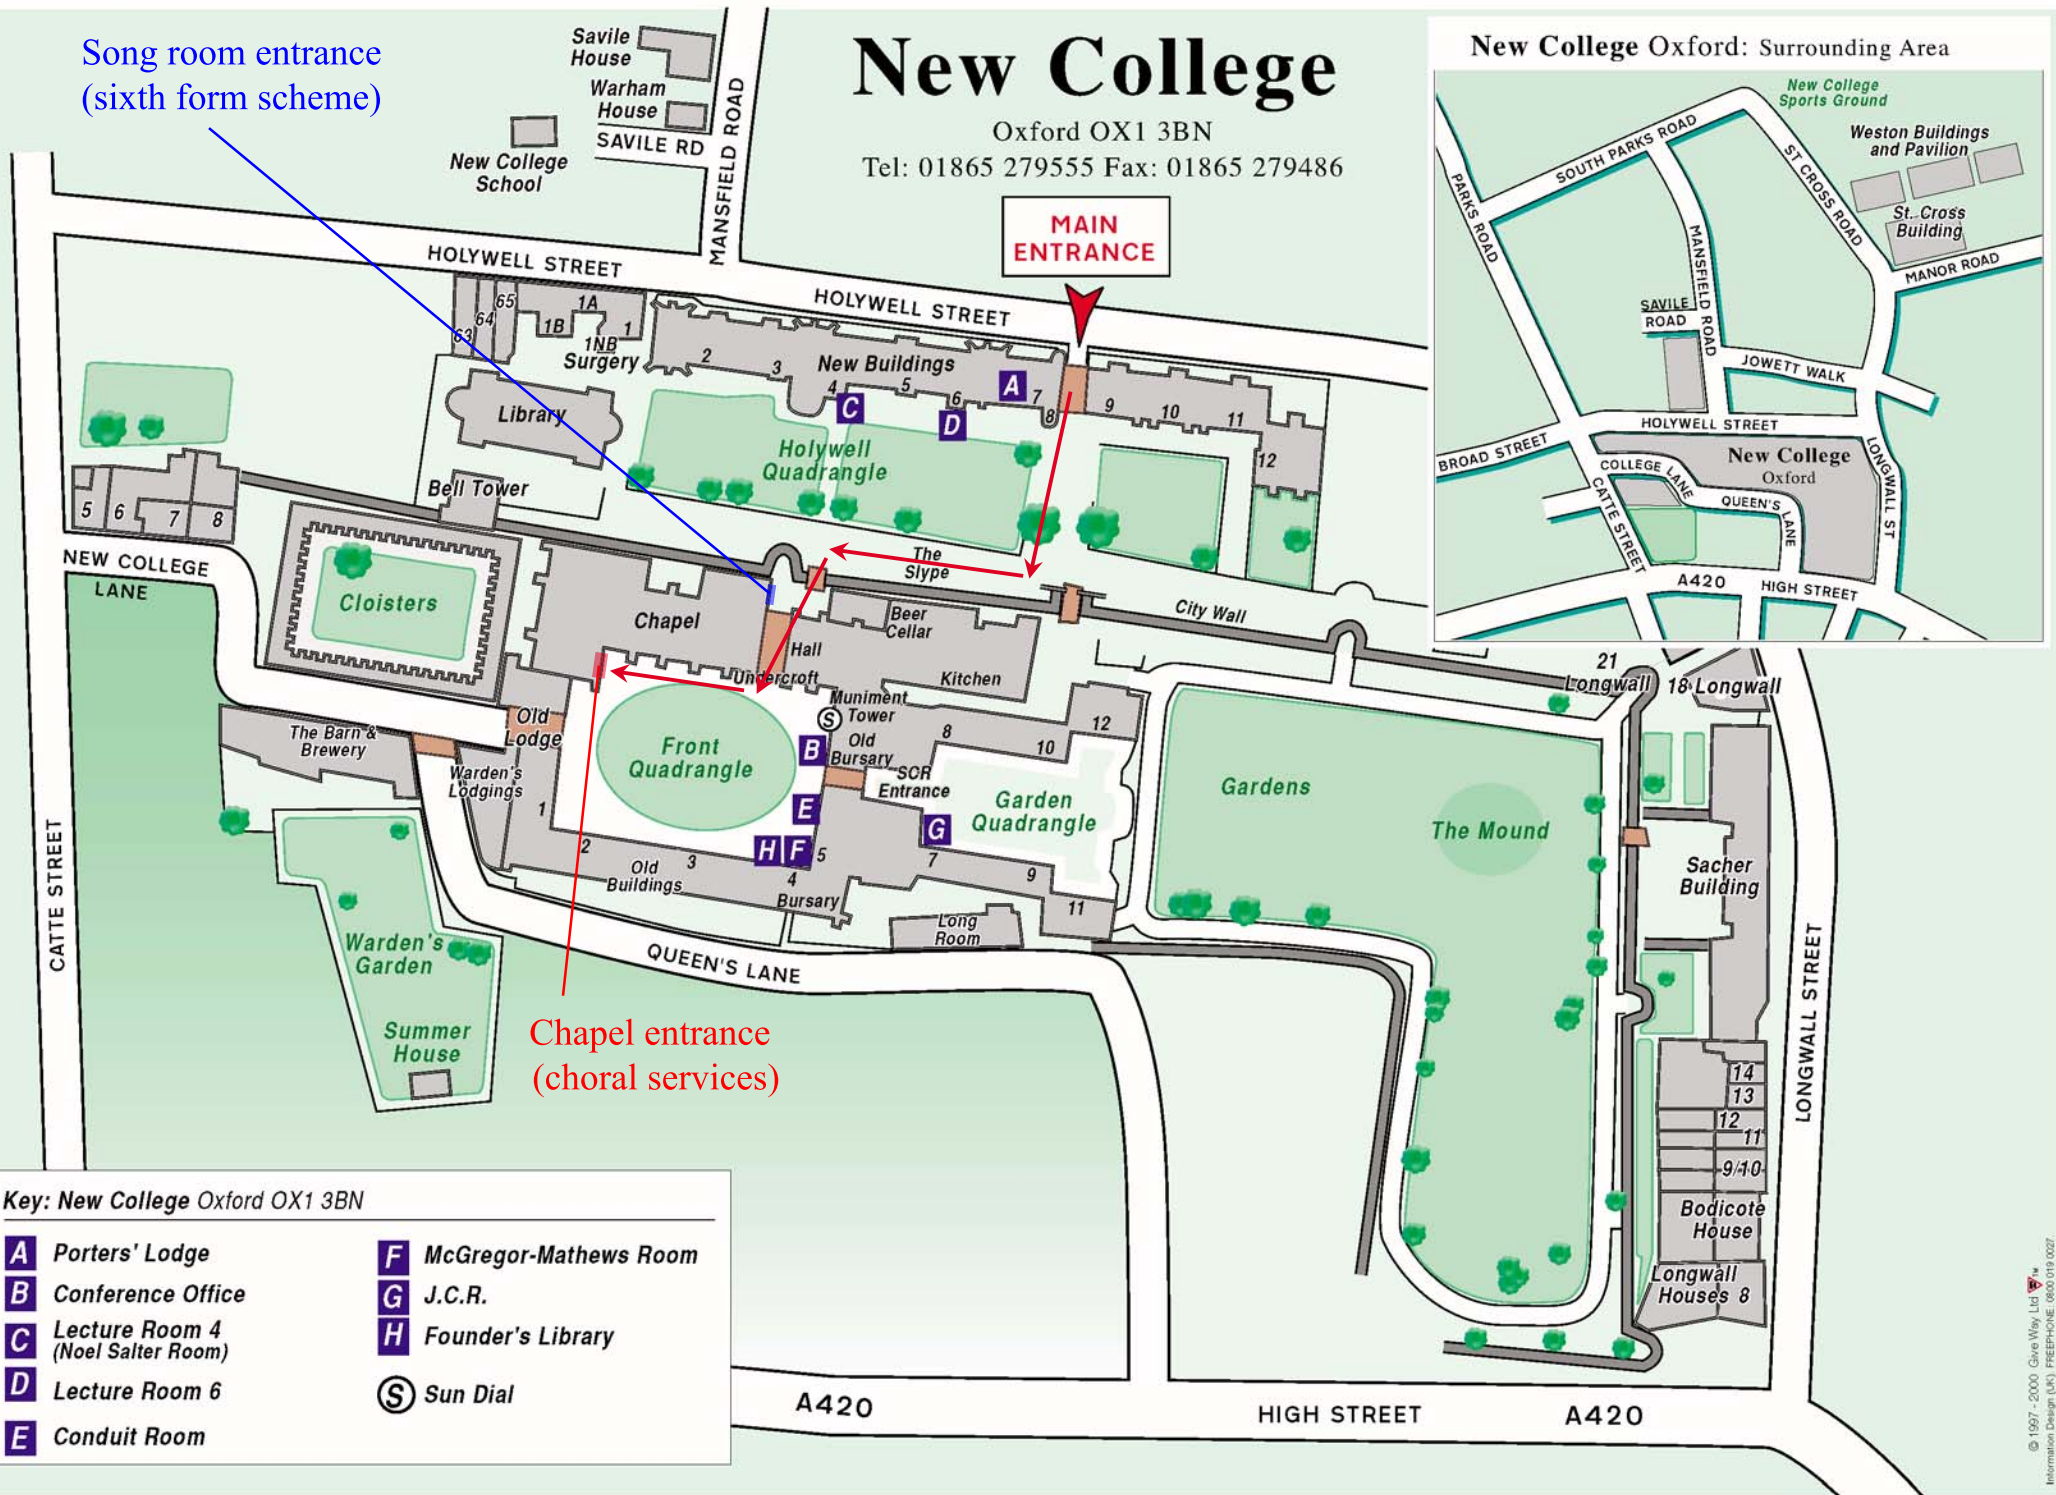

New College

Oxford OX1 3BN
Tel: 01865 279555 Fax: 01865 279486

**MAIN
ENTRANCE**

Song room entrance
(sixth form scheme)

New College Oxford: Surrounding Area

Key: New College Oxford OX1 3BN

- | | |
|---|--------------------------------|
| A Porters' Lodge | F McGregor-Mathews Room |
| B Conference Office | G J.C.R. |
| C Lecture Room 4
(Noel Salter Room) | H Founder's Library |
| D Lecture Room 6 | S Sun Dial |
| E Conduit Room | |